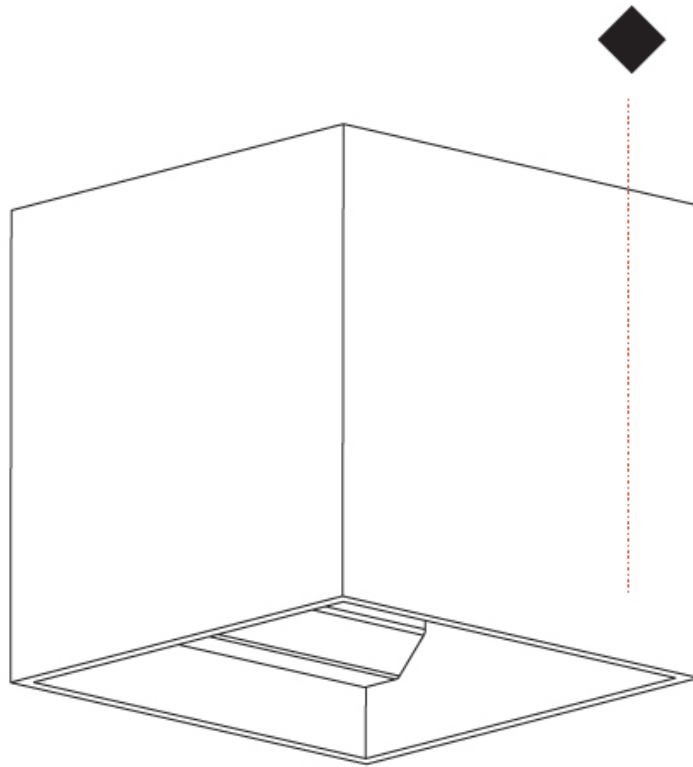

DICE SURFACE

A33255-

PROJECT	_____
TYPE	_____
SPECIFIER	_____
QUANTITY	_____
DATE	_____